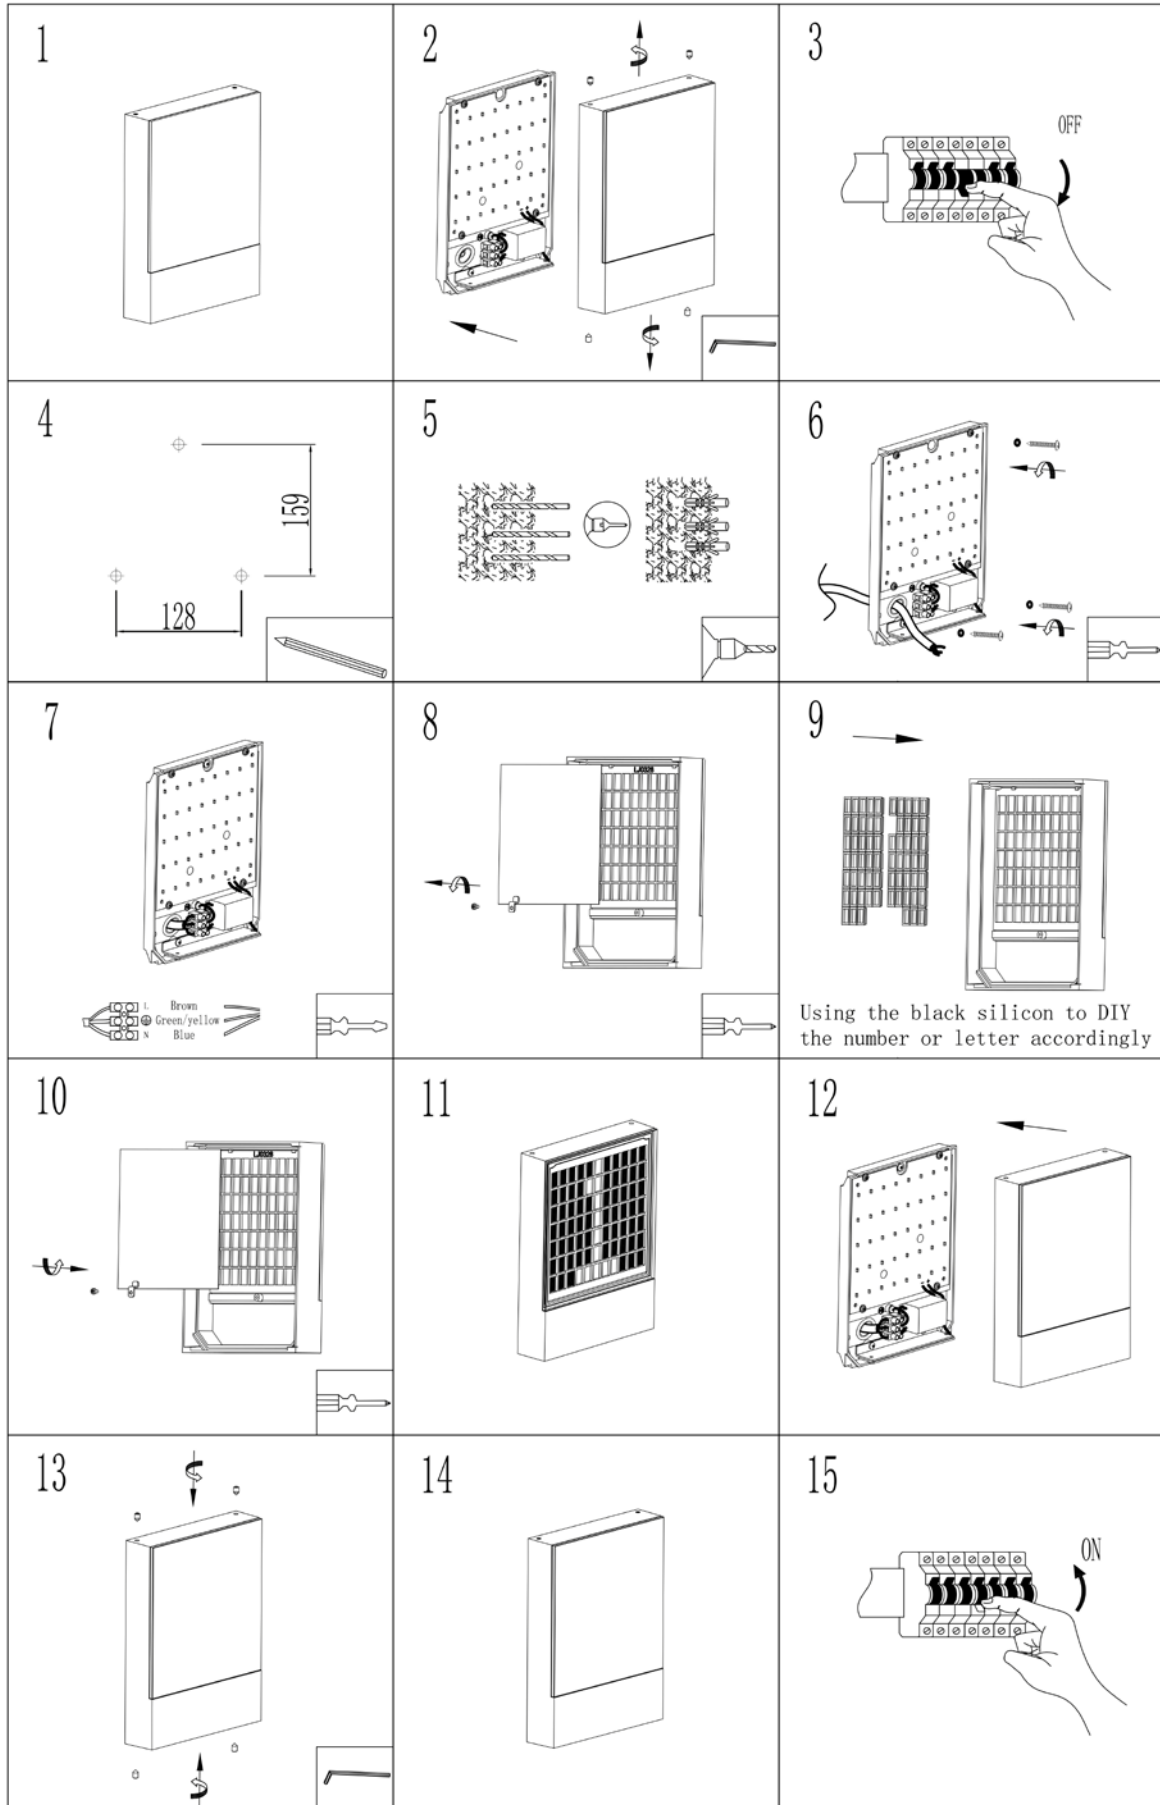

Installation drawing