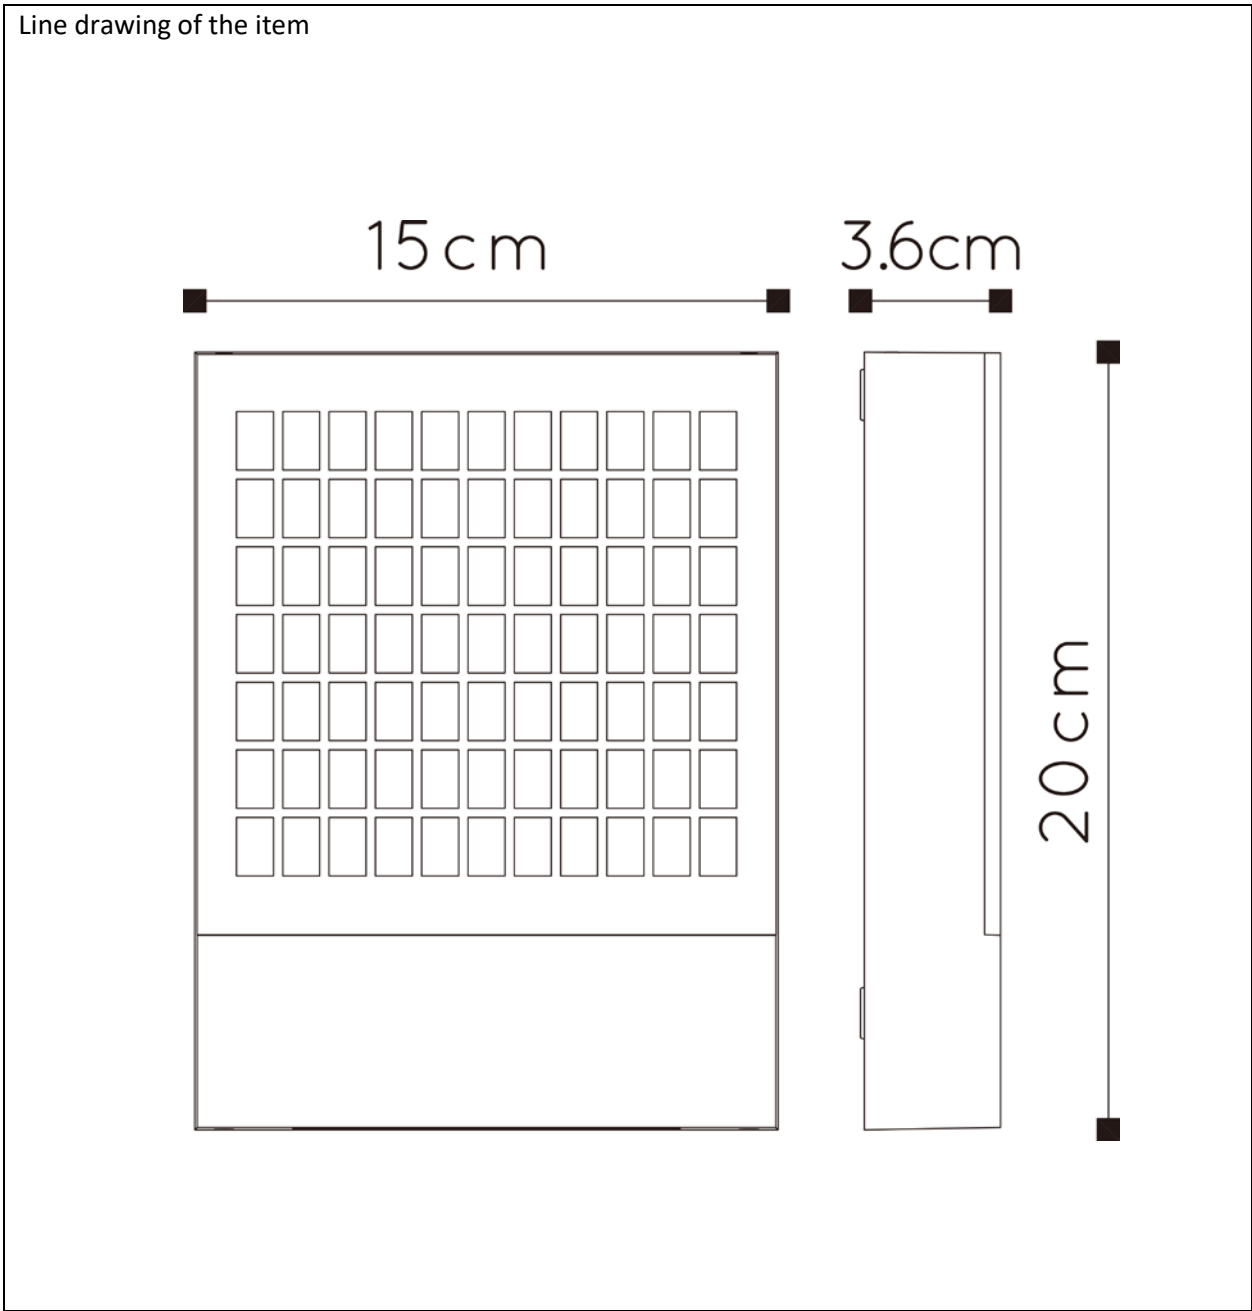

LUCIDE

Item number: 27899 / 03/ 29

Technical details

Materials used:	Aluminium body with temper glass
Color:	Dark Grey
Dimmable and how is fixture dimmable	No
Size:	Height: 20cm
	Length: 15cm
	Width: 3.6cm
	Net weight: 0.97kg
Power requirements:	220-240V/~50Hz
Bulb type and maximum wattage:	3W LED
Number of bulbs:	50xSMD
IP degree:	IP54